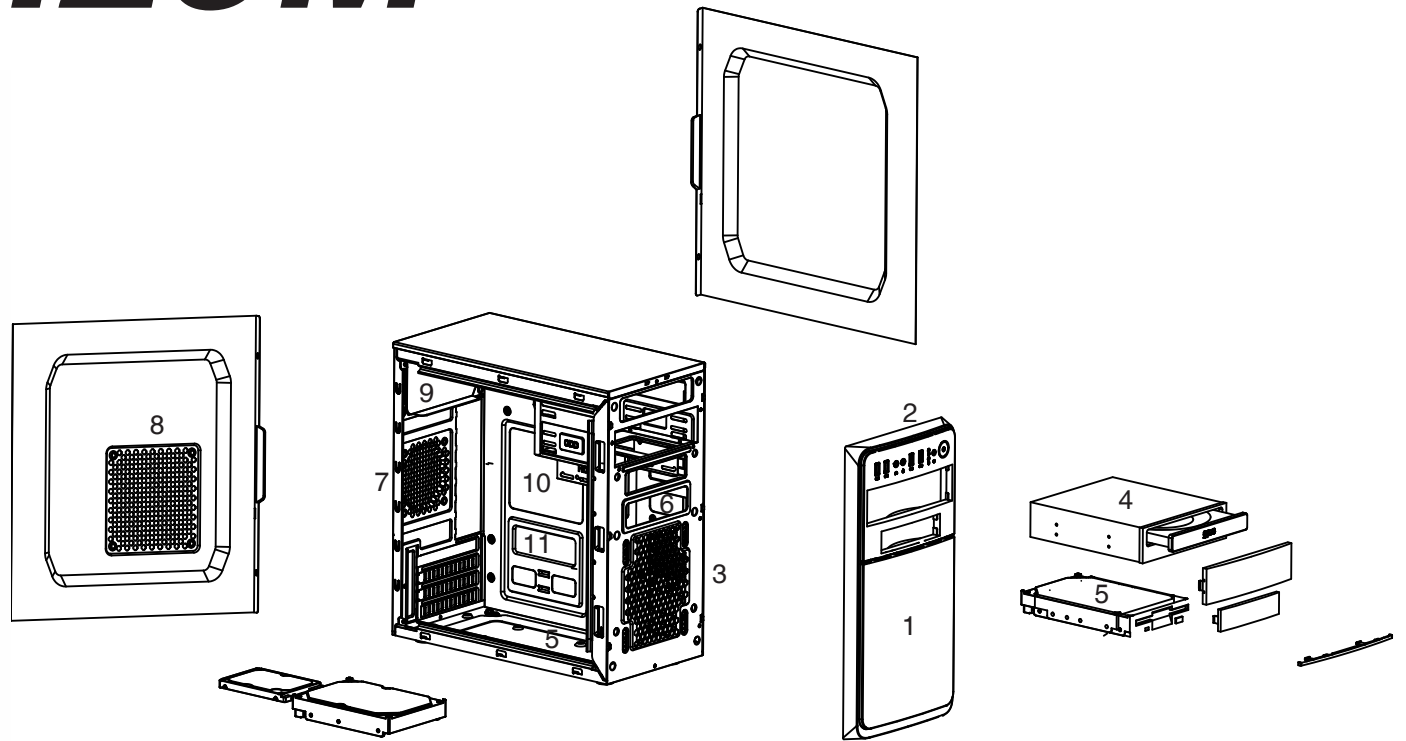

## Parts & Accessories

			
x14	x6	x4	x2

1. Piano-finished and aluminum alike front panel
2. Front Panel: 4 USB ports with one headphone and microphone jack
3. Optional 1\*12cm fans on the front structure
4. 1\* 5.25" external drive space
5. 1\* 3.5" external and 1\* 3.5" internal drive space
6. 2\* 2.5" SSD
7. Optional 1\*8cm fan on the rear
8. Optional 1\*12cm fan on the side panel
9. Power supply space
10. Support the highest CPU cooling kit up to 140mm
11. Support extended graphics cards up to 260mm